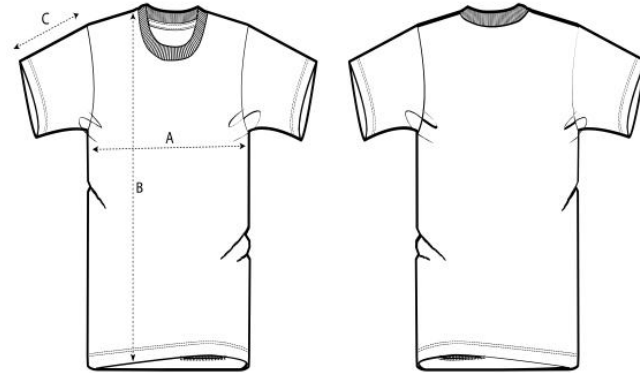

Size Guide

Sizes	3-4/98-104cm	5-6/110-116cm	7-8/122-128cm	9-11/134-146cm	12-13/152-162cm
A Half Chest	34	36	38	42	46
B Body Length	43	47	52	59	66
C Sleeve Length	12	13	15	17	19

Packing

Sizes	3-4/98-104cm	5-6/110-116cm	7-8/122-128cm	9-11/134-146cm	12-13/152-162cm
Pieces/bag	1	1	1	1	1
Pieces/box	100	100	100	100	100